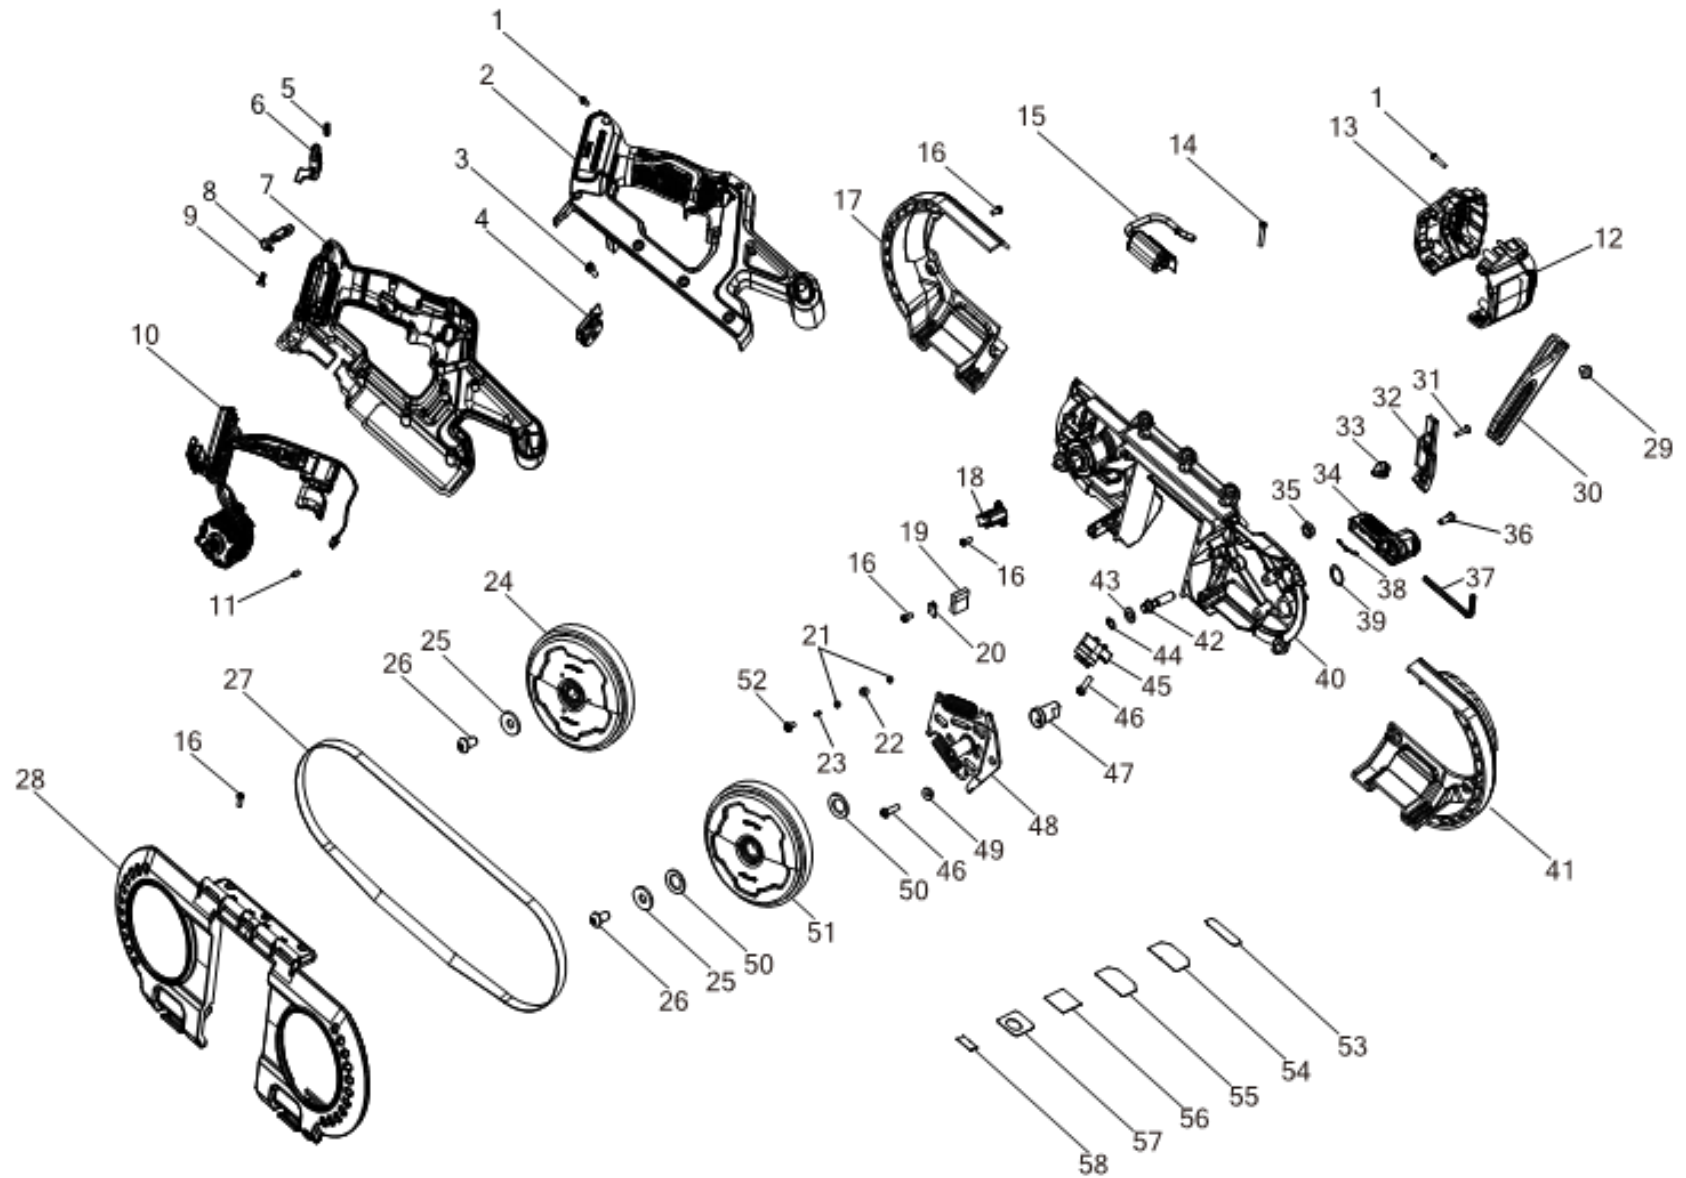

# DCS378N BANDSAW 1

## Parts List DCS378N BANDSAW 1

Item	Part Number	Qty	Part Description	General Description	Other Info	Repair Inst	Markets
1	NA129036	16	SCREW			No	XJ
2	N895728	1	HANDLE FRAME KIT			No	XJ
3	NA129038	3	SCREW			No	XJ
4	NA004342	1	DIAL PLATE			No	XJ
5	N824141	1	SPRING			No	XJ
6	N906567	1	BUTTON LOCK-OFF			No	XJ
7	N895727	1	HANDLE SA			No	XJ
8	N791558	1	COVER			No	XJ
9	NA002538	1	SPRING SA			No	XJ
10	NA337125	1	MOTOR & SWITCH SA			No	XJ
11	N186764	4	RUBBER PAD			No	XJ
12	N895729	1	MOTOR HOUSING SA			No	XJ
13	N895730	1	MOTOR HOUSING SA			No	XJ
14	NA129083	2	SCREW			No	XJ
15	NA121892	1	HOOK SA			No	XJ
16	NA129033	12	SCREW			No	XJ
17	N895734	1	COVER			No	XJ
18	NA209363	1	BRUSH KIT			No	XJ
19	N825617	1	BRUSH			No	XJ
20	NA121120	1	BRUSH COVER			No	XJ
21	N270283	4	WASHER THRUST			No	XJ
22	NA121114	1	BLADE			No	XJ
23	N270281	2	DOWEL			No	XJ
24	NA068638	1	WHEEL			No	XJ
25	N271624	2	WASHER			No	XJ
26	NA001022	2	SCREW			No	XJ
27	NA158662	1	BLADE			No	XJ
28	NA127487	1	COVER			No	XJ
29	NA121109	2	SCREW			No	XJ
30	NA111129	1	FENCE			No	XJ
31	NA121115	5	SCREW			No	XJ
32	NA108142	1	COVER			No	XJ

## Parts List DCS378N BANDSAW 1

Item	Part Number	Qty	Part Description	General Description	Other Info	Repair Inst	Markets
33	NA324735	1	LED			No	XJ
34	N900949	1	LEVER			No	XJ
35	NA120965	1	NUT			No	XJ
36	NA363252	1	SCREW			No	XJ
37	NA130633	1	WRENCH			No	XJ
38	N087259	1	DETENT			No	XJ
39	NA121111	1	WASHER			No	XJ
40	NA103211	1	BASE SA			No	XJ
41	NA109655	1	COVER			No	XJ
42	NA120963	1	SCREW			No	XJ
43	NA120966	1	WASHER			No	XJ
44	NA120968	1	RING			No	XJ
45	NA121118	2	BEARING HOLDER			No	XJ
46	NA121106	7	SCREW			No	XJ
47	NA120988	1	SHAFT			No	XJ
48	NA120991	1	PLATE			No	XJ
49	NA120971	3	BUSHING			No	XJ
50	NA121108	2	WASHER			No	XJ
51	NA068648	1	WHEEL SA			No	XJ
52	NA359501	2	SCREW			No	XJ
53	NA215916	1	LABEL			No	XJ
54	NA215589	1	RATING LABEL			No	XJ
55	NA215596	1	WARNING LABEL			No	XJ
56	NA215593	1	LABEL			No	XJ
57	NA215600	1	LABEL			No	XJ
58	NA215598	1	LABEL			No	XJ